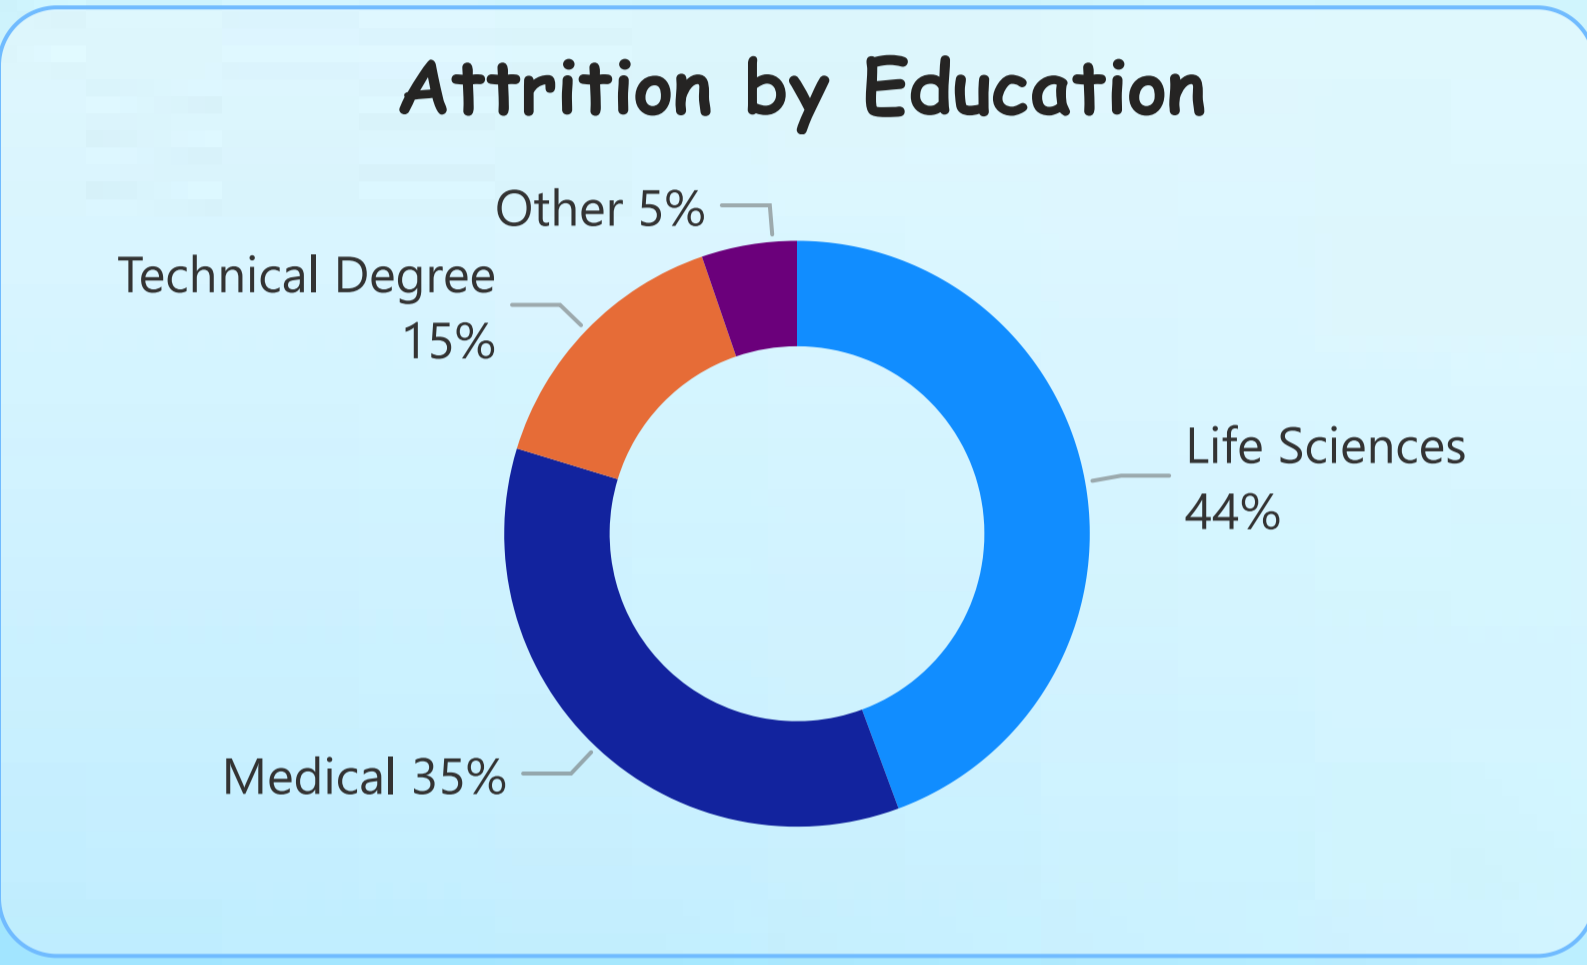

# HR Analytics Dashboard

Human Resources | **Research & Development** | Sales

Cnt of Emp: **961** | Attrition count: **133** | Attrition Rate: **13.8%** | Avg Age: **37** | Avg Salary: **6.3K** | Avg Years: **6.9**