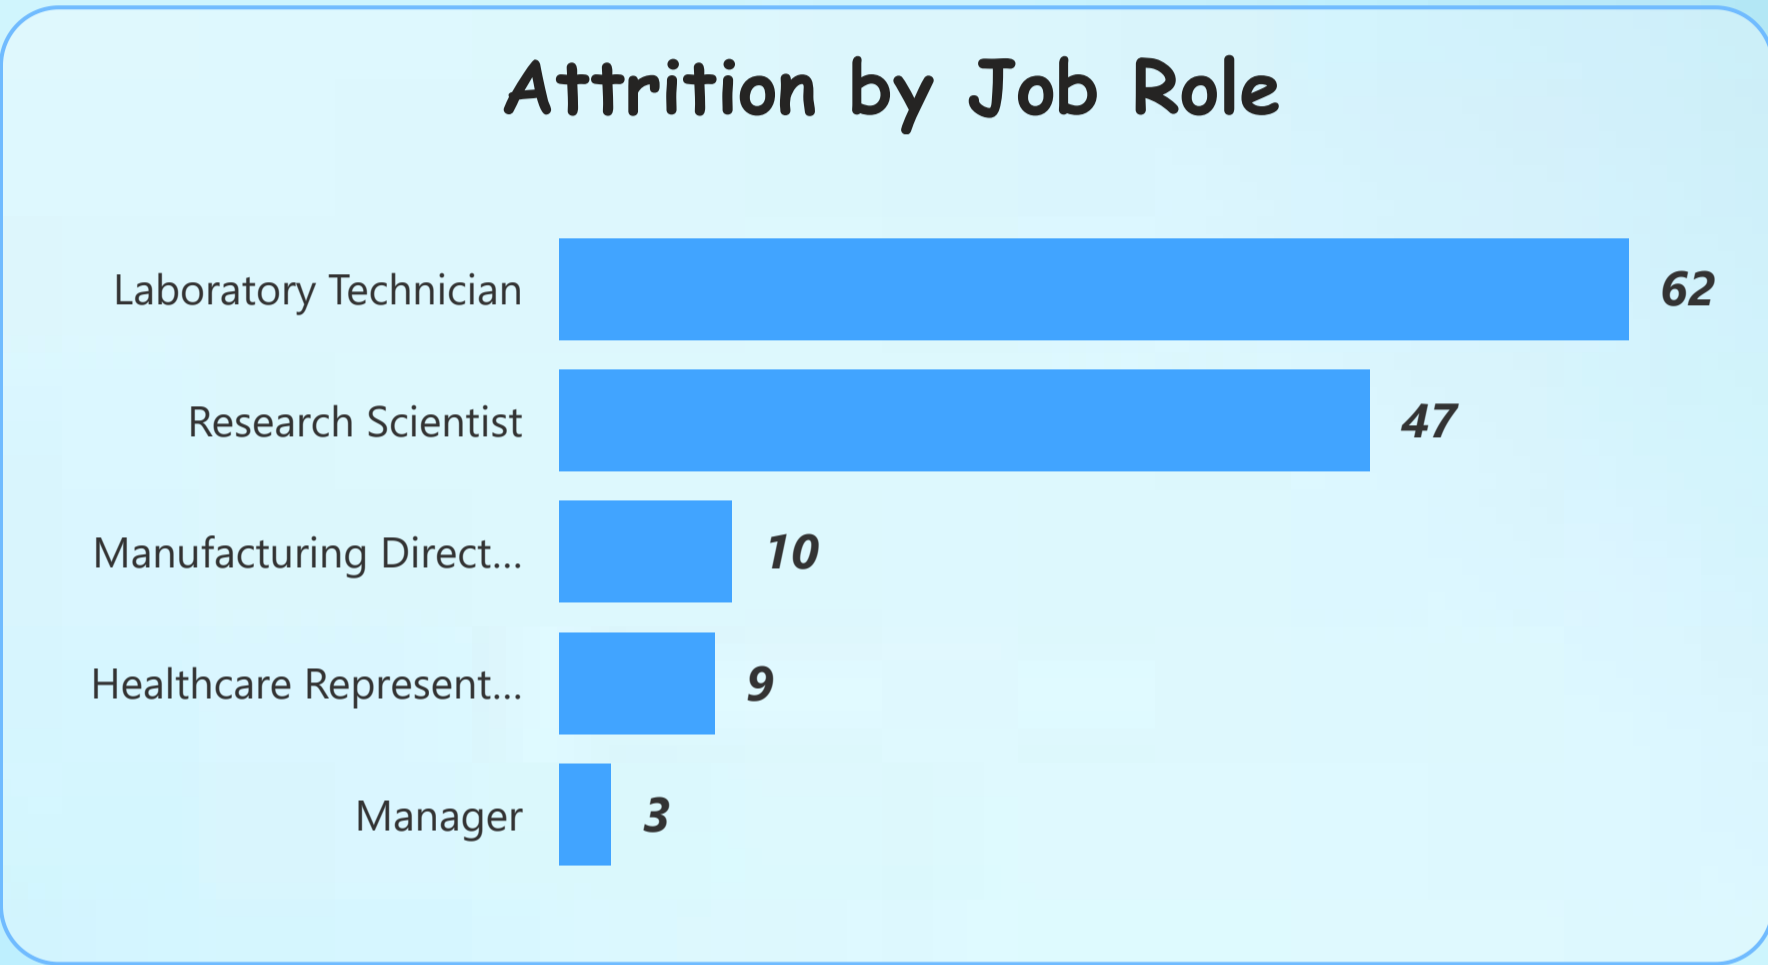

# HR Analytics Dashboard

Human Resources | **Research & Development** | Sales

Cnt of Emp: **961** | Attrition count: **133** | Attrition Rate: **13.8%** | Avg Age: **37** | Avg Salary: **6.3K** | Avg Years: **6.9**